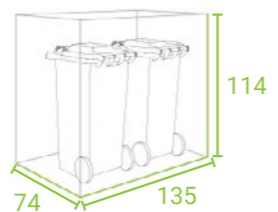

You can choose between four models and available sizes for 120- and 240-litre rubbish bins.
Give your house the final touch by choosing the colour of the waste bin enclosure that perfectly matches the rest of your garden.

NEAT STORAGE OF WASTE BINS

PLANTABLE ROOF

INTEGRATED WATER DRAINAGE

METAL STRUCTURE

SLIDING DOOR

BIN TILTING SYSTEM

ADJUSTABLE TO UNEVEN GROUND

StyleOUT® – DIMENSIONS

STYLEOUT® 2x120
135 x 74 x 114 cm

STYLEOUT® 2x240
145 x 90 x 129 cm

STYLEOUT® 3x120
196 x 74 x 114 cm

STYLEOUT® 3x240
212 x 90 x 129 cm

STYLEOUT® 4x120
265 x 74 x 114 cm

STYLEOUT® 4x240
287 x 90 x 129 cm

StyleOUT® – MODELS