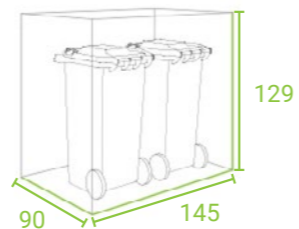

You can choose between four models and available sizes for 120- and 240-litre rubbish bins.
Give your house the final touch by choosing the colour of the waste bin enclosure that perfectly matches the rest of your garden.

NEAT STORAGE OF WASTE BINS

PLANTABLE ROOF

INTEGRATED WATER DRAINAGE

METAL STRUCTURE

SLIDING DOOR

BIN TILTING SYSTEM

ADJUSTABLE TO UNEVEN GROUND

StyleOUT® – DIMENSIONS

STYLEOUT® 2x120
135 x 74 x 114 cm

STYLEOUT® 2x240
145 x 90 x 129 cm

STYLEOUT® 3x120
196 x 74 x 114 cm

STYLEOUT® 3x240
212 x 90 x 129 cm

STYLEOUT® 4x120
265 x 74 x 114 cm

STYLEOUT® 4x240
287 x 90 x 129 cm

StyleOUT® – MODELS