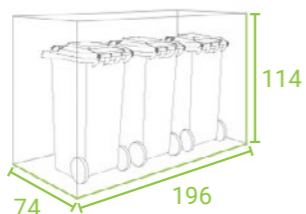

You can choose between four models and available sizes for 120- and 240-litre rubbish bins.
Give your house the final touch by choosing the colour of the waste bin enclosure that perfectly matches the rest of your garden.

NEAT STORAGE OF WASTE BINS

PLANTABLE ROOF

INTEGRATED WATER DRAINAGE

METAL STRUCTURE

SLIDING DOOR

BIN TILTING SYSTEM

ADJUSTABLE TO UNEVEN GROUND

StyleOUT® – DIMENSIONS

STYLEOUT® 2x120
135 x 74 x 114 cm

STYLEOUT® 2x240
145 x 90 x 129 cm

STYLEOUT® 3x120
196 x 74 x 114 cm

STYLEOUT® 3x240
212 x 90 x 129 cm

STYLEOUT® 4x120
265 x 74 x 114 cm

STYLEOUT® 4x240
287 x 90 x 129 cm

StyleOUT® – MODELS