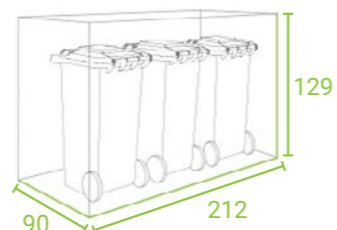

You can choose between four models and available sizes for 120- and 240-litre rubbish bins.
Give your house the final touch by choosing the colour of the waste bin enclosure that perfectly matches the rest of your garden.

NEAT STORAGE OF WASTE BINS

PLANTABLE ROOF

INTEGRATED WATER DRAINAGE

METAL STRUCTURE

SLIDING DOOR

BIN TILTING SYSTEM

ADJUSTABLE TO UNEVEN GROUND

StyleOUT® – DIMENSIONS

STYLEOUT® 2x120
135 x 74 x 114 cm

STYLEOUT® 2x240
145 x 90 x 129 cm

STYLEOUT® 3x120
196 x 74 x 114 cm

STYLEOUT® 3x240
212 x 90 x 129 cm

STYLEOUT® 4x120
265 x 74 x 114 cm

STYLEOUT® 4x240
287 x 90 x 129 cm

StyleOUT® – MODELS