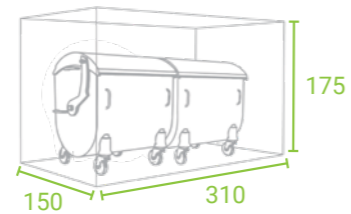

The StyleOUT® 770/1100 is available in four different models and sizes. StyleOUT® 770 is designed to store 770 L containers and StyleOUT® 1100 is designed to store 1100 L containers.

The retractable roof allows easy access to the containers and the low height of the enclosure allows it to be placed even in urban areas.

FIXATION FEET

DIMENSIONS

STYLEOUT® 2x770
310 x 110 x 175 cm

STYLEOUT® 3x770
456 x 110 x 175 cm

STYLEOUT® 2x1100
310 x 150 x 175 cm

STYLEOUT® 3x1100
456 x 150 x 175 cm

MODELS

StyleOUT® BLANK