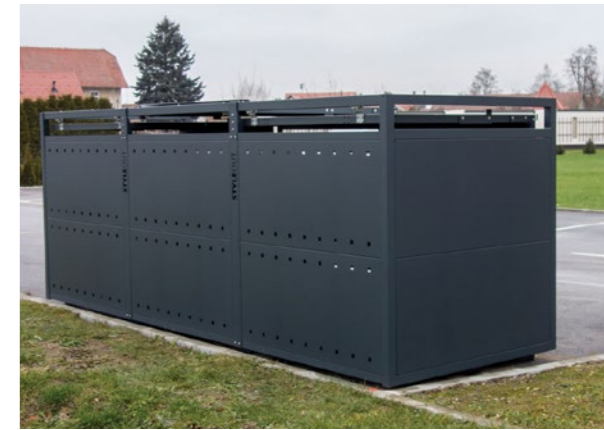

NEAT STORAGE OF LARGE CONTAINERS

Are you bothered by the large waste containers outside your business, tourist accommodation or residential property? The solution is the StyleOUT® 770/1100 waste enclosure. Large waste containers are hidden away, and with a wide choice of colors and wood imitations, StyleOUT® 770/1100 will blend in perfectly with its surroundings.

The StyleOUT® 770/1100 is available in four different models and sizes. StyleOUT® 770 is designed to store 770 L containers and StyleOUT® 1100 is designed to store 1100 L containers.

The retractable roof allows easy access to the containers and the low height of the enclosure allows it to be placed even in urban areas.

FIXATION FEET

DIMENSIONS

STYLEOUT® 2x770
310 x 110 x 175 cm

STYLEOUT® 3x770
456 x 110 x 175 cm

STYLEOUT® 2x1100
310 x 150 x 175 cm

STYLEOUT® 3x1100
456 x 150 x 175 cm

MODELS

StyleOUT® BLANK