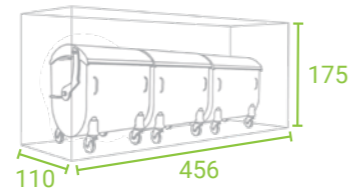

The StyleOUT® 770/1100 is available in four different models and sizes. StyleOUT® 770 is designed to store 770 L containers and StyleOUT® 1100 is designed to store 1100 L containers.

The retractable roof allows easy access to the containers and the low height of the enclosure allows it to be placed even in urban areas.

FIXATION FEET

DIMENSIONS

STYLEOUT® 2x770
310 x 110 x 175 cm

STYLEOUT® 3x770
456 x 110 x 175 cm

STYLEOUT® 2x1100
310 x 150 x 175 cm

STYLEOUT® 3x1100
456 x 150 x 175 cm

MODELS

StyleOUT® BLANK