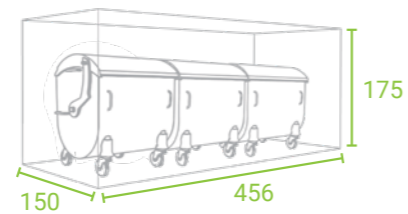

The StyleOUT® 770/1100 is available in four different models and sizes. StyleOUT® 770 is designed to store 770 L containers and StyleOUT® 1100 is designed to store 1100 L containers.

The retractable roof allows easy access to the containers and the low height of the enclosure allows it to be placed even in urban areas.

FIXATION FEET

DIMENSIONS

STYLEOUT® 2x770
310 x 110 x 175 cm

STYLEOUT® 3x770
456 x 110 x 175 cm

STYLEOUT® 2x1100
310 x 150 x 175 cm

STYLEOUT® 3x1100
456 x 150 x 175 cm

MODELS

StyleOUT® BLANK