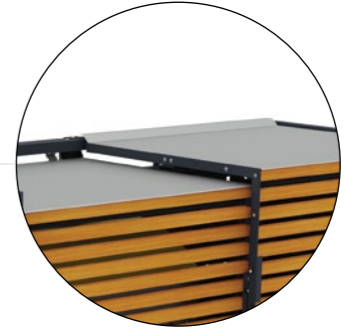

Sliding doors animation

SLIDING DOORS WITH ROOF